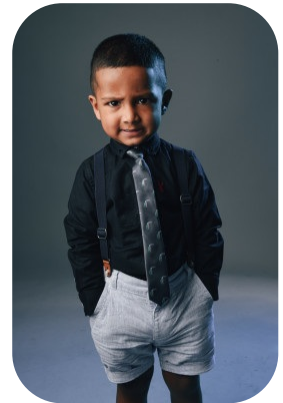

FOR ANY INQUIRIES PLEASE CONTACT US